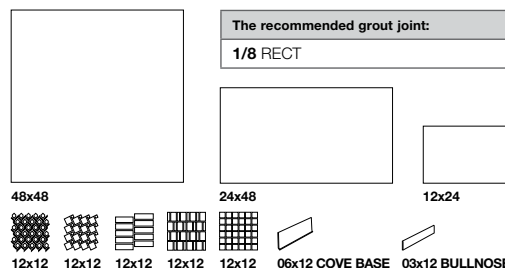

FORMATS

GROUT JOINT

The recommended grout joint:
1/8 RECT

TORONTO
115 Carnarvon Street
Toronto, ON M6M 3C9
T 416 413 9008
F 416 413 9652

TROY
1700 Stutz Drive, Ste
122
Troy, MI 48084
T 248 643 6520
F 248 643 6523

Please note, all specifications have been supplied by the manufacturer and are subject to change.

Email: mail@cercantile.com
Website: www.cercantile.com