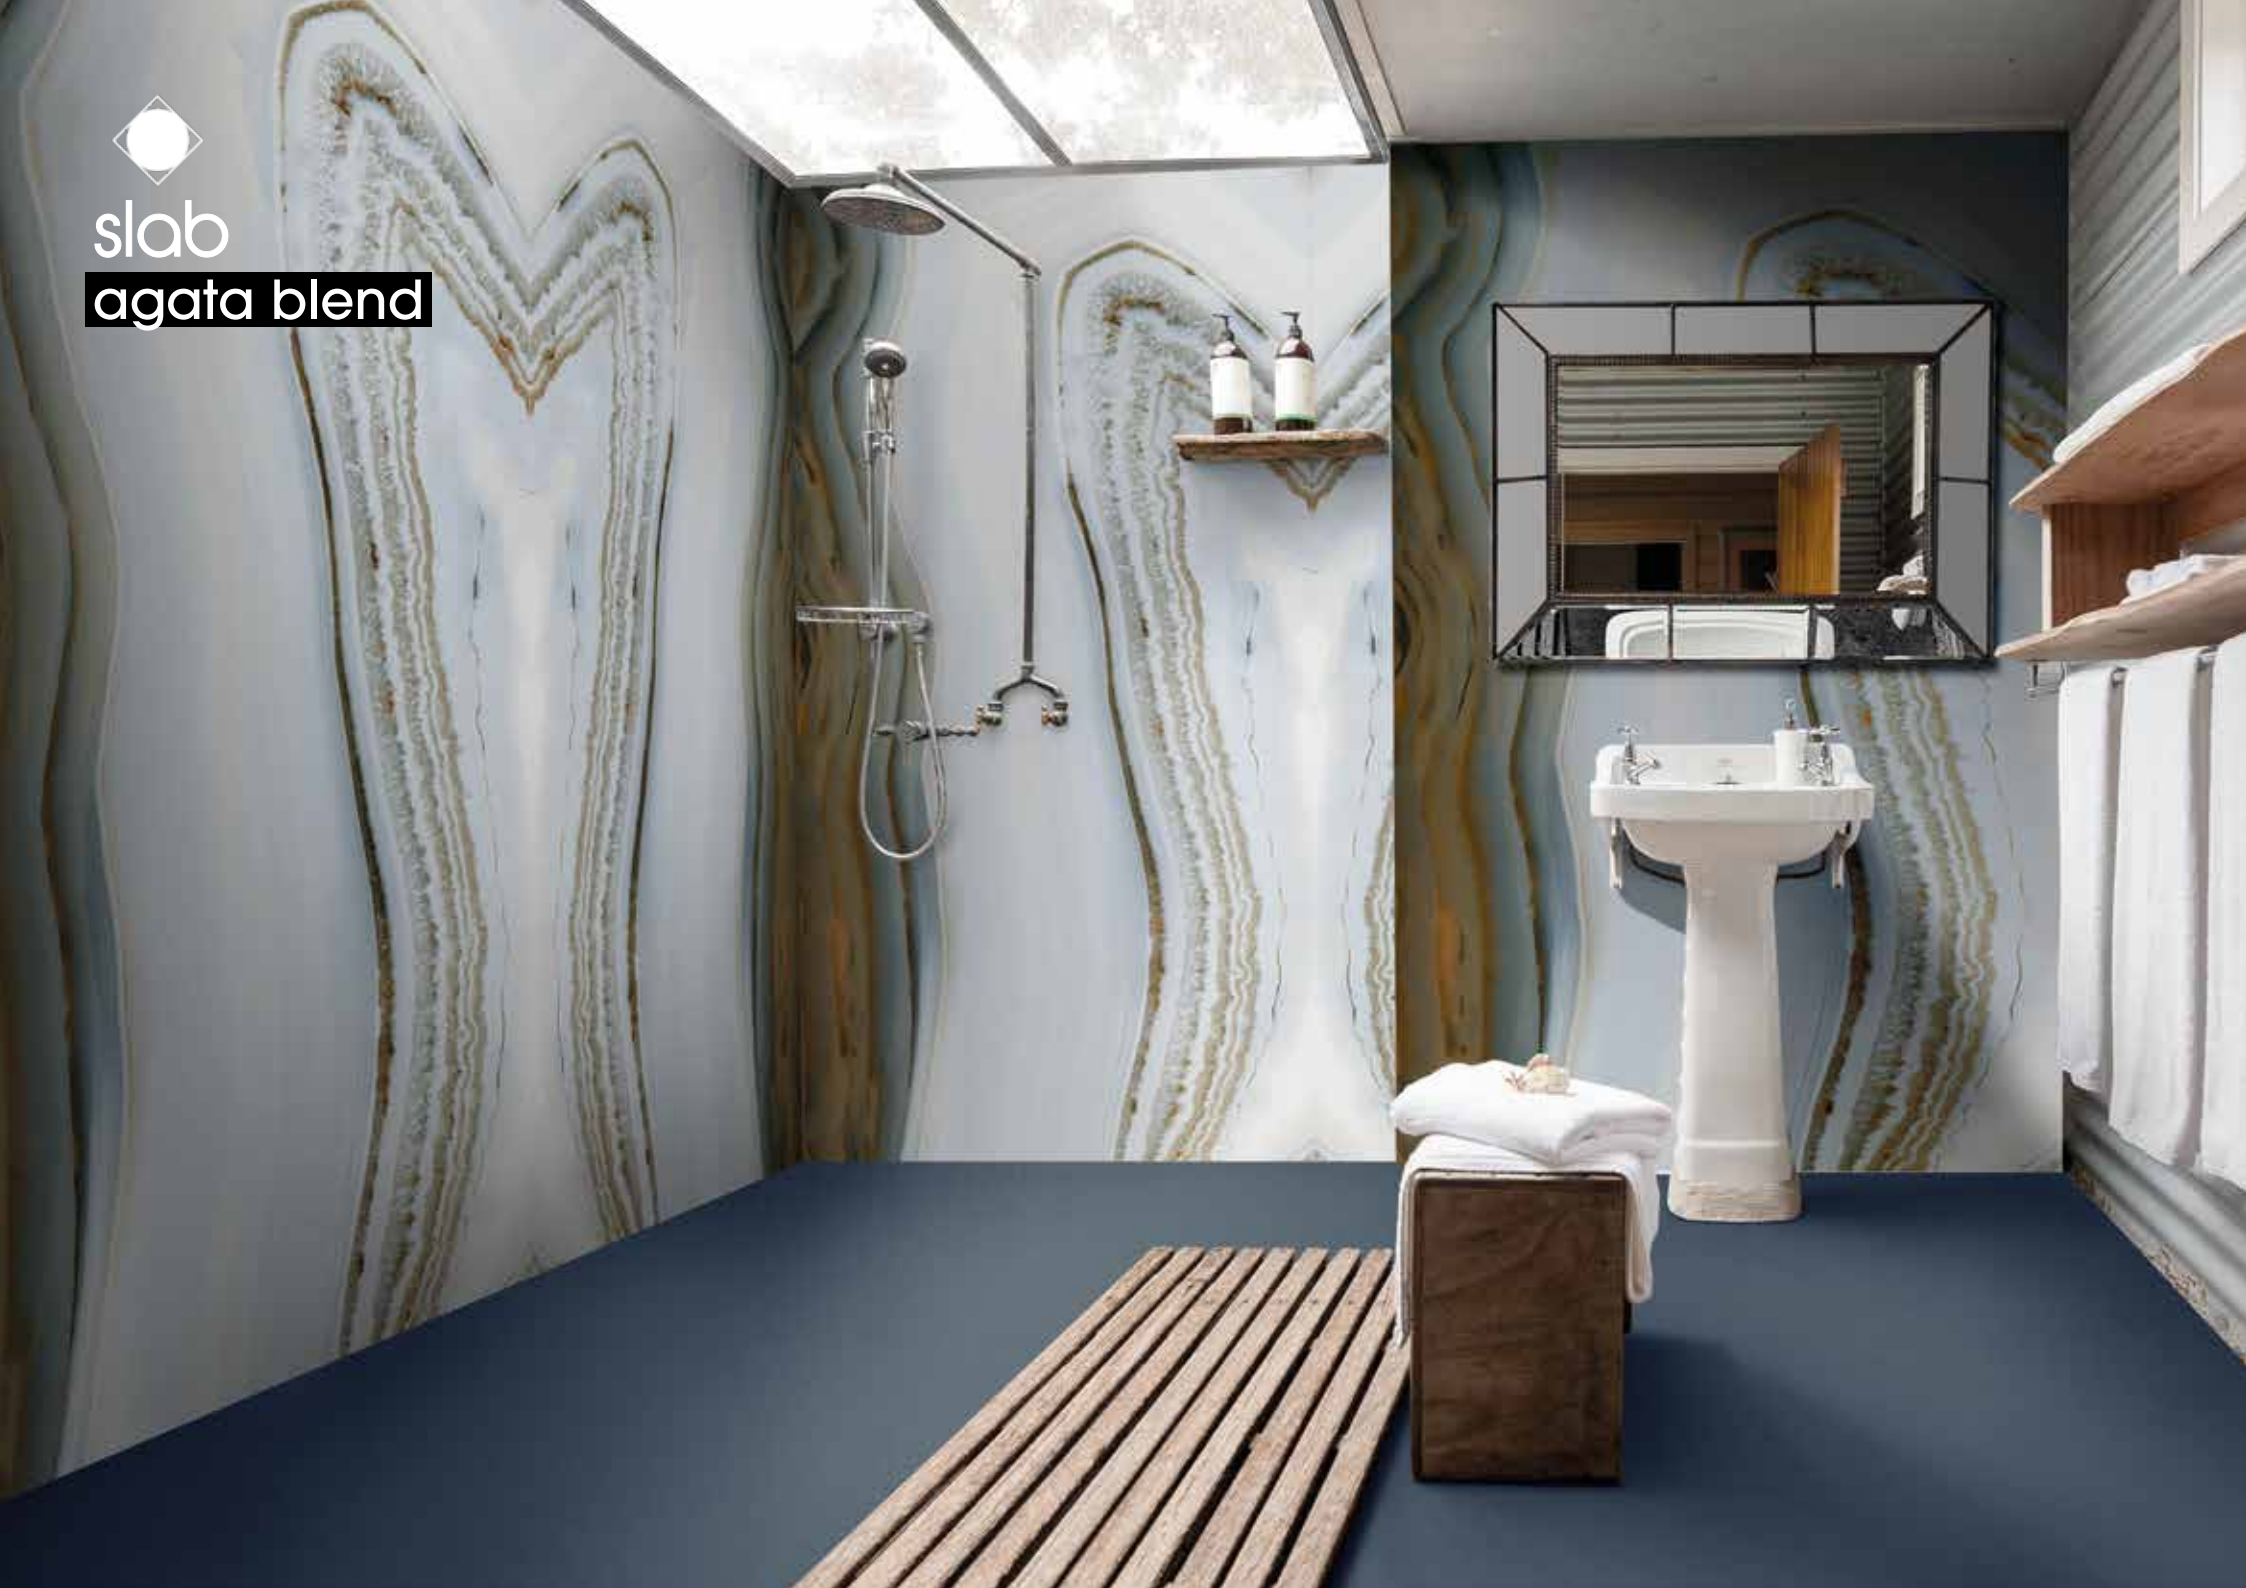

cercan tile

slab
agata blend

Porcelain Stoneware

slab agata blend

SIZE

162x324 cm 64"x127"
full size (12 mm)

160x320 cm 63"x126"
rectified (6,5 mm)

THICKNESSES