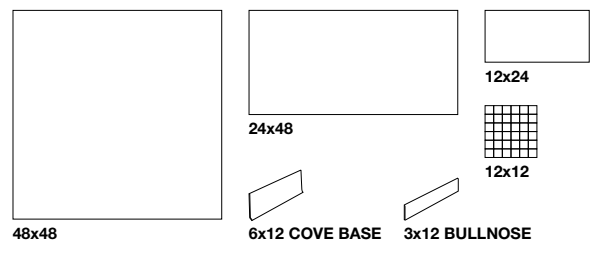

PACKING INFO

PRODUCT SIZE INCHES	THICKNESS MM	LBS/ CARTON	PCS/ CARTON	SF/ CARTON	SF/ PALLET	LBS/ PALLET	CARTON/ PALLET
48x48	12	88.95	1	15.39	554.04	3,253	36
24x48 NAT	10	81.74	2	15.39	400.14	2,176	26
24x48 POL	11	81.40	2	15.39	400.14	2,167	26
12x24 NAT	10	71	8	15.71	628.40	2,890	40
12x24 POL	10	57.74	6	11.51	552.48	2,822	48
Mosaic Square 2x2	10	40.01	10	9.59	345.16	1,490	36

Bianco

FORMATS

cercan tile