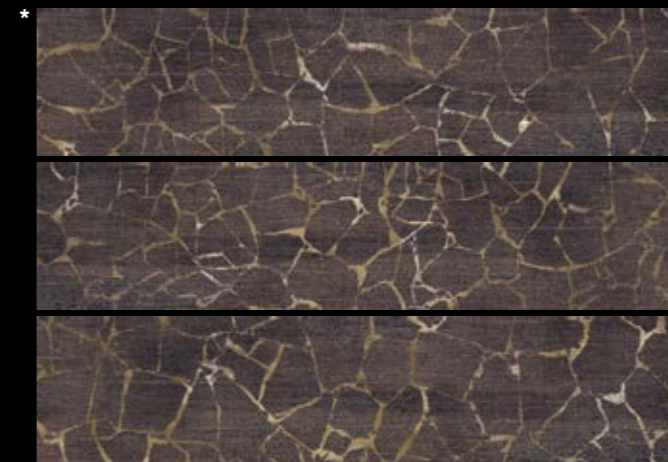

0502105 Queen of Kenya Dark A+B+C 20x120 . 8"x48" Rt
0502139 Queen of Kenya Dark A+B+C 26,5x180 . 10"x72" Rt